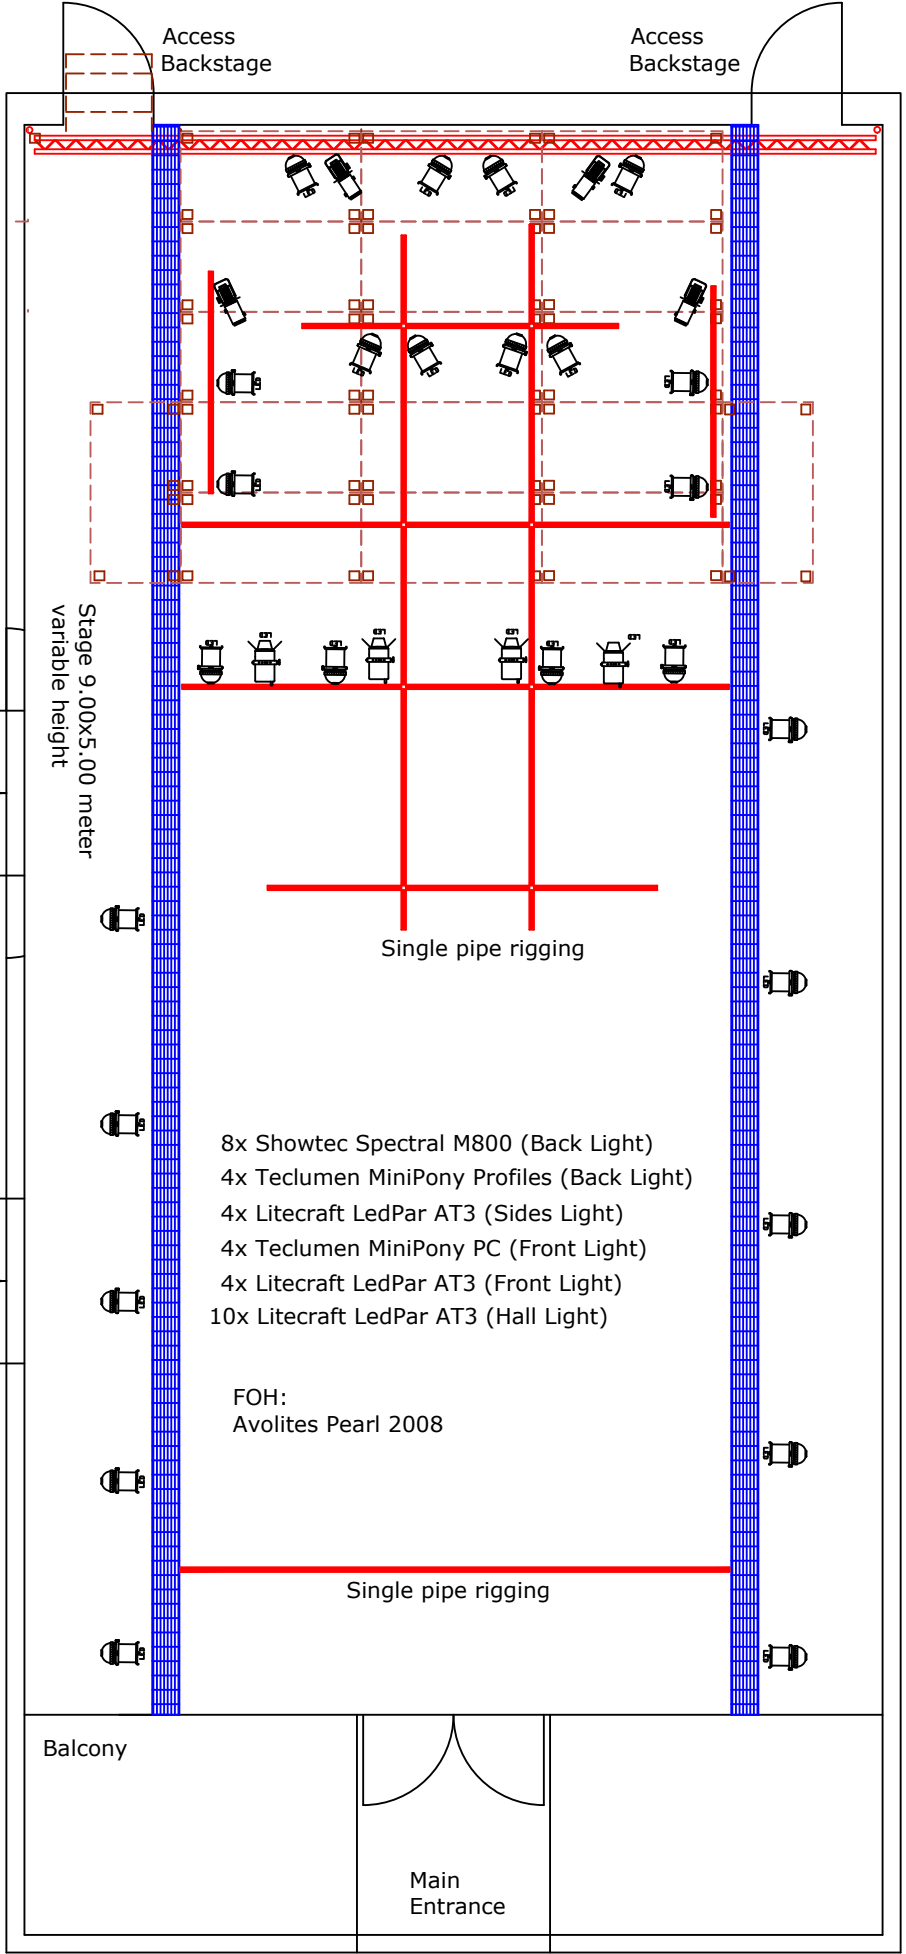

Centre Culturel Kulturfabrik
Small Hall

Access Backstage

Access Backstage

Stage 9.00x5.00 meter
variable height

Single pipe rigging

Single pipe rigging

- 8x Showtec Spectral M800 (Back Light)
- 4x Teclumen MiniPony Profiles (Back Light)
- 4x Litecraft LedPar AT3 (Sides Light)
- 4x Teclumen MiniPony PC (Front Light)
- 4x Litecraft LedPar AT3 (Front Light)
- 10x Litecraft LedPar AT3 (Hall Light)

FOH:
Avolites Pearl 2008

Access Big Hall

Access Big Hall

Balcony

Main Entrance